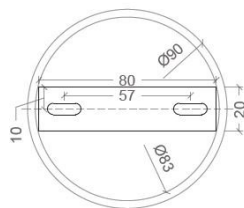

CLEO

SPECIFICATIONS

MOUNTING		CEILING
POWER	[W]	7
LAMP		built-in LED
LUMINOUS FLUX*	[lm]	655
LIGHT COLOUR	[K]	2700
CRI		>80
BEAM ANGLE	[°]	-
AVERAGE LIFETIME	[h]	L80/B50.000
LUMINOUS EFFICACY	[lm/W]	93
POWER SUPPLY	[V] [A]	220-240V AC 50/60 Hz
LED-DRIVER		INCLUDED
DIMMING		PHASE DIM
THROUGH-WIRING		NO
MATERIAL		ALUMINUM
INGRESS PROTECTION		IP20
PROTECTION CLASS		I
NET WEIGHT	[kg]	0,95
GROSS WEIGHT	[kg]	1,00
COLOUR (HOUSING)		BRASS
COLOUR (HOUSING)		BLACK -RAL9005

LIGHT DISTRIBUTION

*Luminous flux values are nominal LED data at a operating temperature of 25° C

OPTIONS / OPTIONAL ACCESSORIES

CEILING HOUSING FOR MULTIPLE PEDANTS LP5/ LP7/ LP8/STAR

Colours

black

brass

MOUNTING DIMENSIONS

FIXTURE DIMENSIONS

DLS LIGHTING

www.dslighting.com