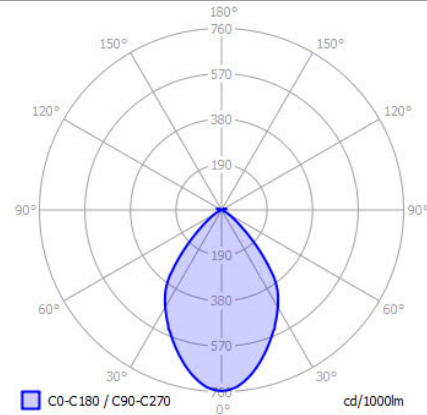

CLEO

SPECIFICATIONS

MOUNTING		CEILING
POWER	[W]	7
LAMP		built-in LED
LUMINOUS FLUX*	[lm]	655
LIGHT COLOUR	[K]	2700
CRI		>80
BEAM ANGLE	[°]	-
AVERAGE LIFETIME	[h]	L80/B50.000
LUMINOUS EFFICACY	[lm/W]	93
POWER SUPPLY	[V] [A]	220-240V AC 50/60 Hz
LED-DRIVER		INCLUDED
DIMMING		PHASE DIM
THROUGH-WIRING		NO
MATERIAL		ALUMINUM
INGRESS PROTECTION		IP20
PROTECTION CLASS		I
NET WEIGHT	[kg]	0,95
GROSS WEIGHT	[kg]	1,00
COLOUR (HOUSING)		BRASS
COLOUR (HOUSING)		BLACK -RAL9005

LIGHT DISTRIBUTION

*Luminous flux values are nominal LED data at a operating temperature of 25° C

OPTIONS / OPTIONAL ACCESSORIES

CEILING HOUSING FOR MULTIPLE PEDANTS LP5/ LP7/ LP8/STAR

Colours

black

brass

MOUNTING DIMENSIONS