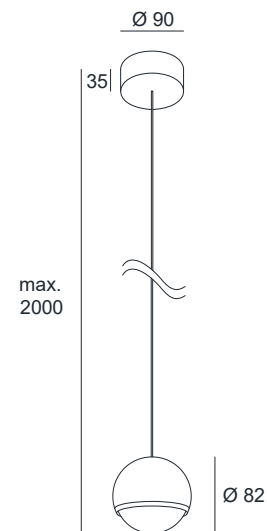

CLEO

SPECIFICATIONS

MOUNTING		CEILING
POWER	[W]	7
LAMP		built-in LED
LUMINOUS FLUX*	[lm]	655
LIGHT COLOUR	[K]	2700
CRI		>80
BEAM ANGLE	[°]	-
AVERAGE LIFETIME	[h]	L80/B50.000
LUMINOUS EFFICACY	[lm/W]	93
POWER SUPPLY	[V] [A]	220-240V AC 50/60 Hz
LED-DRIVER		INCLUDED
DIMMING		PHASE DIM
THROUGH-WIRING		NO
MATERIAL		ALUMINUM
INGRESS PROTECTION		IP20
PROTECTION CLASS		I
NET WEIGHT	[kg]	0,95
GROSS WEIGHT	[kg]	1,00
COLOUR (HOUSING)		BRASS
COLOUR (HOUSING)		BLACK -RAL9005

LIGHT DISTRIBUTION

*Luminous flux values are nominal LED data at a operating temperature of 25° C

OPTIONS / OPTIONAL ACCESSORIES

CEILING HOUSING FOR MULTIPLE PEDANTS LP5/ LP7/ LP8/STAR

Colours

black

brass

MOUNTING DIMENSIONS

FIXTURE DIMENSIONS

DLS LIGHTING

www.dslighting.com